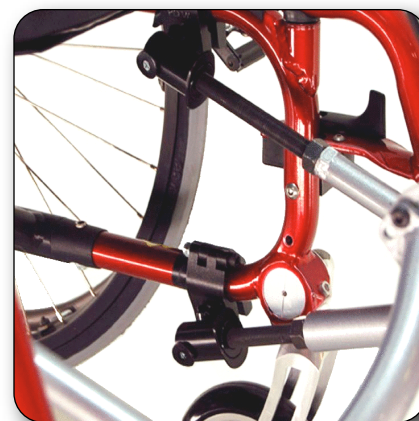

**The Dragonfly Attachable Hand-bike.**

- Turns most manual wheelchairs into a handbike.
- Easy on and off your chair.
- Can mount on most folding and rigid chairs.
- Fits most adult and pediatric chairs.
- Lightweight design.
- Uses many standard bicycle parts.
- Durable powder coat paint.

■ Frame Color

*\*Electric option coming winter '08*

**Shimano Nexus 7 Speed.**

- Durable Shimano Nexus 7 speed planetary gearbox built into a 16 inch wheel.
- Main braking by coaster brake.
- Kenda Kwest all-tread tire.

**Dual Braking System.**

- Additional parking/ locking Promax rim brake.
- Shimano Revo Rapid Fire Shifter.
- Single Speed tough KMC Z chain.

**Quick-Dock Mounting System.**

- From manual chair to a handbike in a matter of seconds.
- 4 Self locking ball joints.
- 4 easy mount clamps.
- Easily adjustable to fit most chairs.